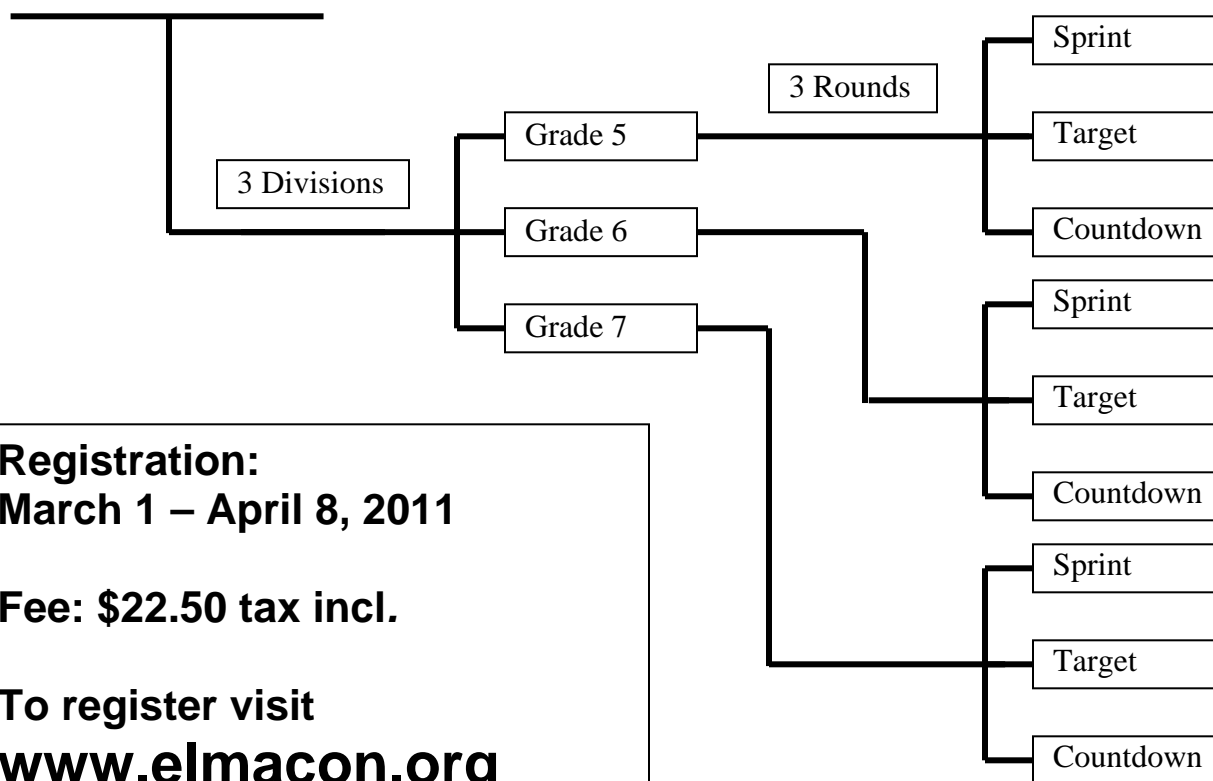

Pacific Institute *for the*
Mathematical Sciences

elmacon

ELMACON is a contest organized by the Pacific Institute of Mathematical Sciences (PIMS), which gives **students in grades 5, 6 and 7** a chance to experience **mathematics** as an exciting **sport**.

Experience Math as a Sport!

Registration:
March 1 – April 8, 2011

Fee: \$22.50 tax incl.

To register visit
www.elmacon.org

Questions?
elmacon@pims.math.ca
(604) 822-3922

ELMACON Information

Date:
Saturday, April 30, 2011